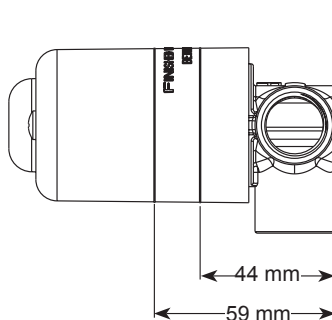

# Rough-In 1H Wall-Mount Lav Faucet

**Model**  
**R85400-IN-WL**

Write purchased model number here.

**You may need:**