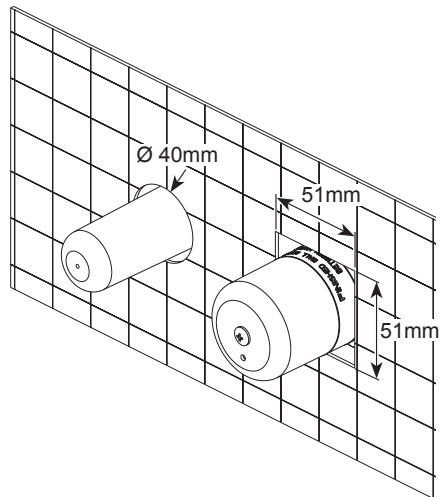

# Installation and Connections

1

2

MAKE CONNECTIONS TO WATER LINES.  
Install 1/2" hot and cold supply piping to the  
valve body.

3A

Min & Max marking from finish wall

3B

COMPLETE WALL FINISH