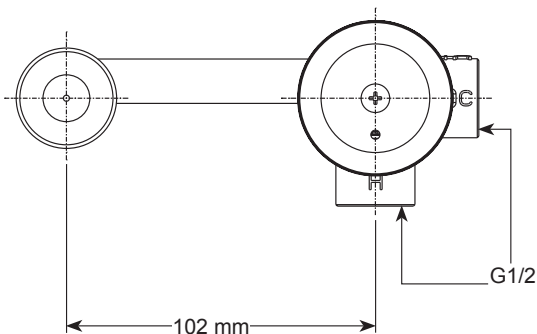

# Rough-In 1H Wall-Mount Lav Faucet

**Model**  
**R85400-IN-WL**

Write purchased model number here.

**You may need:**

# Installation and Connections

1

2

MAKE CONNECTIONS TO WATER LINES.  
Install 1/2" hot and cold supply piping to the  
valve body.

3A

Min & Max marking from finish wall

3B

COMPLETE WALL FINISH