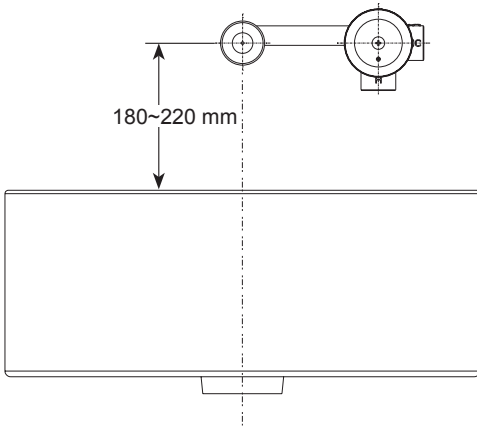

# Rough-In 1H Wall-Mount Lav Faucet

**Model**  
**R85400-IN-WL**

Write purchased model number here.

**You may need:**

# Installation and Connections

1

2

MAKE CONNECTIONS TO WATER LINES.  
Install 1/2" hot and cold supply piping to the  
valve body.

3A

Min & Max marking from finish wall

3B

COMPLETE WALL FINISH