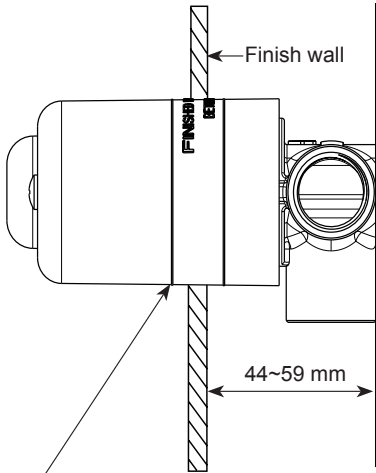

# Installation and Connections

1

2

MAKE CONNECTIONS TO WATER LINES.  
Install 1/2" hot and cold supply piping to the  
valve body.

3A

Min & Max marking from finish wall

3B

COMPLETE WALL FINISH