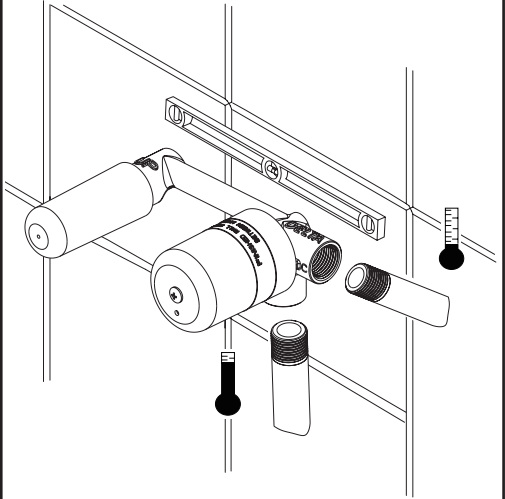

# Rough-In 1H Wall-Mount Lav Faucet

**Model**  
**R85400-IN-WL**

Write purchased model number here.

**You may need:**

# Installation and Connections

1

2

MAKE CONNECTIONS TO WATER LINES.  
Install 1/2" hot and cold supply piping to the  
valve body.

3A

Min & Max marking from finish wall

3B

COMPLETE WALL FINISH